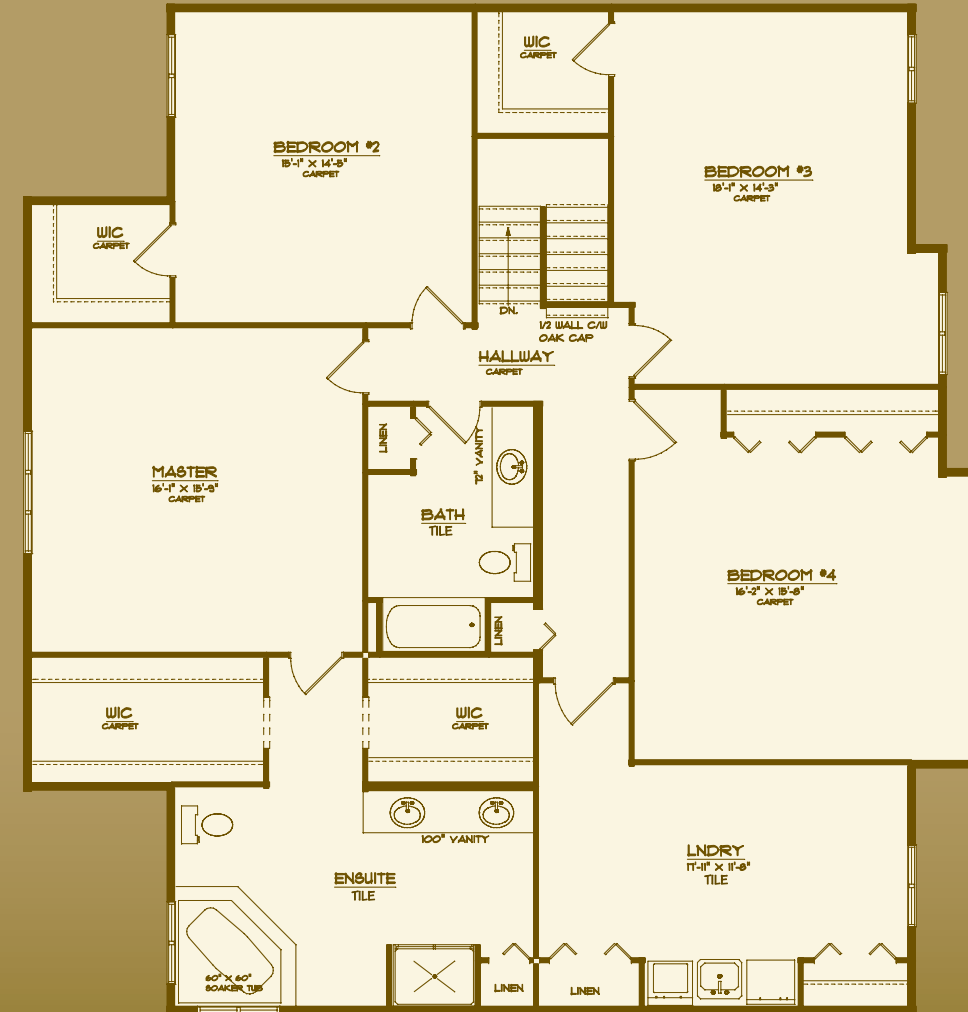

Jacobs Trail Estates

The Welker

Square Footage: 3,424

Bedrooms: 4

Bathrooms: 2.5

Storeys: 2

Lot Width: 57.5 ft.

4 Bedroom, 2 storey, 2 1/2 baths, triple garage with tandem, double garage doors, large front porch, rear covered porch, serving area between kitchen and dining room, oversized upstairs laundry and ample closet storage.

Division of Werner Bromberg Ltd.

www.bromberghomes.com

Jacobs Trail
Estates

The Welker

Square Footage: 3,424

Bedrooms: 4

Bathrooms: 2.5

Storeys: 2

Lot Width: 57.5 ft.

Main Floor 1,356 Sq. Ft.

Upper Floor 2,068 Sq. Ft.

Division of Werner Bromberg Ltd.

www.bromberghomes.com

All drawings are artist concepts of the final product and may be revised and/or improved as necessitated by Architectural controls. All floor plans are approximate dimensions. Floor areas shown include "open to below" but do not include garage or basement areas. E. & O. E.